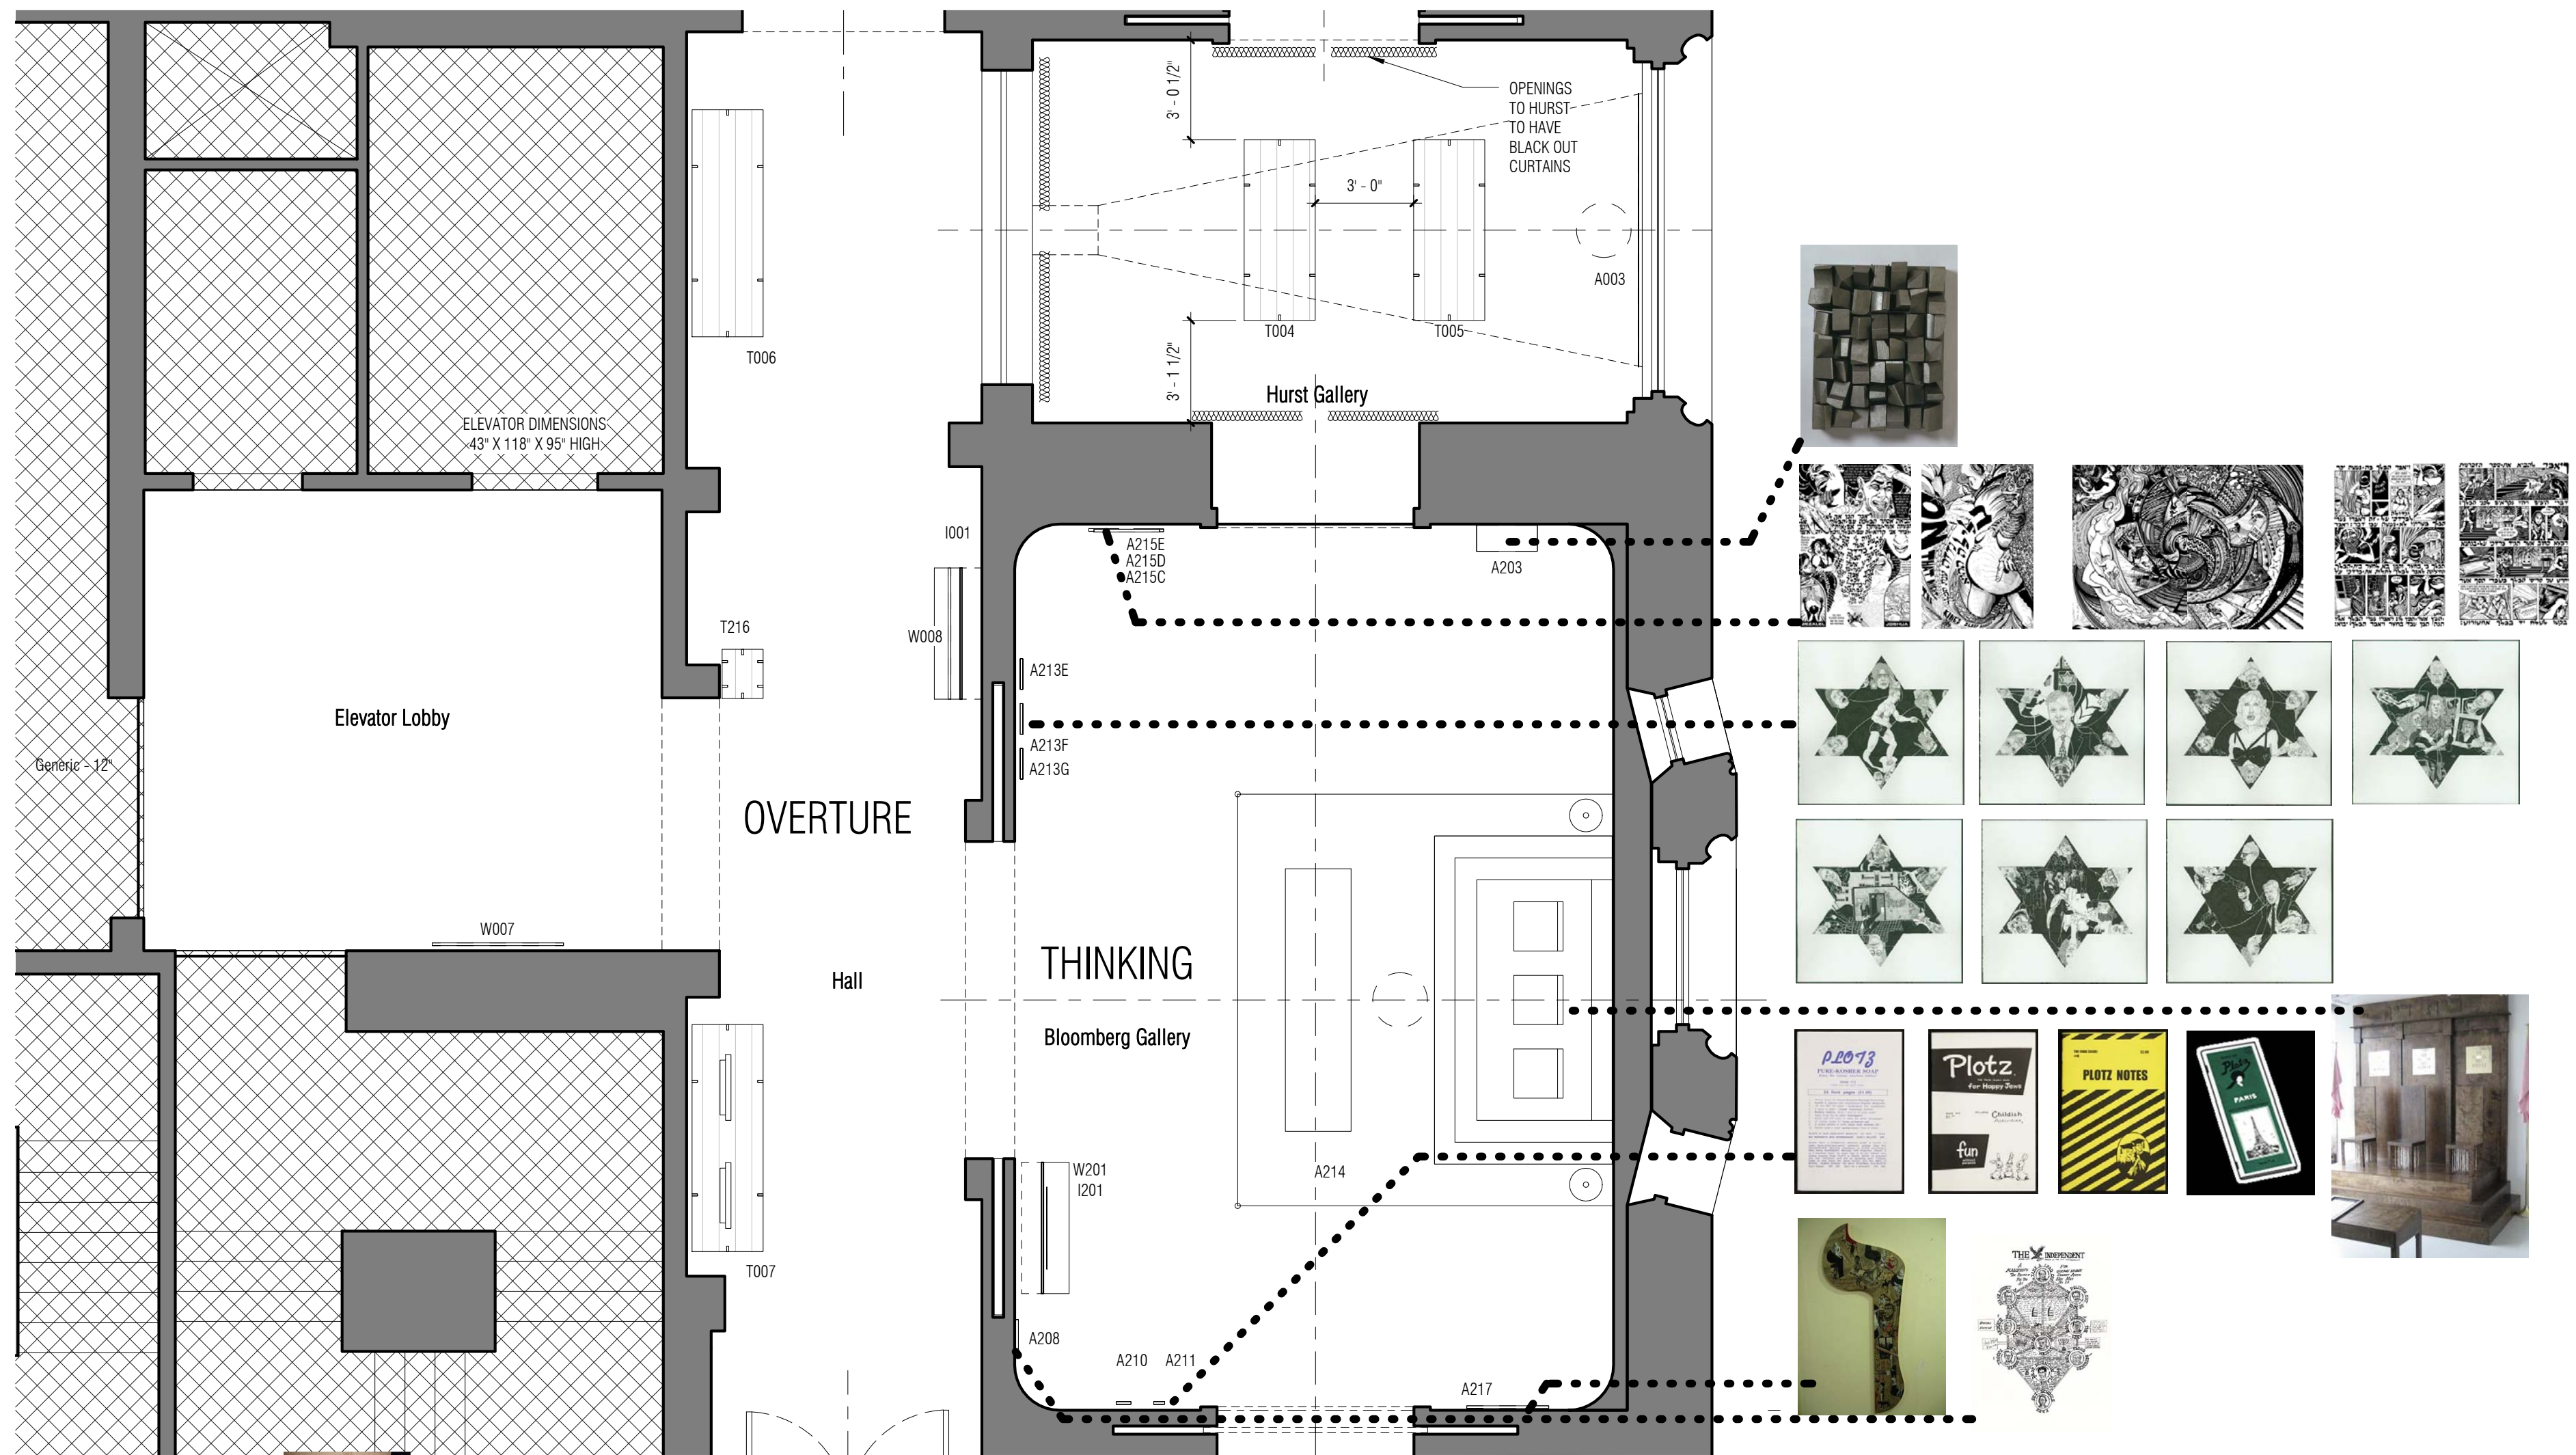

1 Kaplan Gallery
1/4" = 1'-0"

1 Bloomberg Gallery
1/4" = 1'-0"

1 Heller Gallery
1/4" = 1'-0"

1 Offit Gallery
1/4" = 1'-0"

Project:
JM Exhibit
1109 5th Ave.
New York, NY 10128

Architect:
incorporated
40 W 29th Street No 404
New York, NY 10001
T: (212) 673-1695
F: (212) 673-2053
info@incorporatedny.com

Title:
Offit Gallery Plan
Scale:
1/4" = 1'-0"

Date: 11/13/2009 4:53:30 PM
Revision: 1/4" = 1'-0"
Sheet:

A404