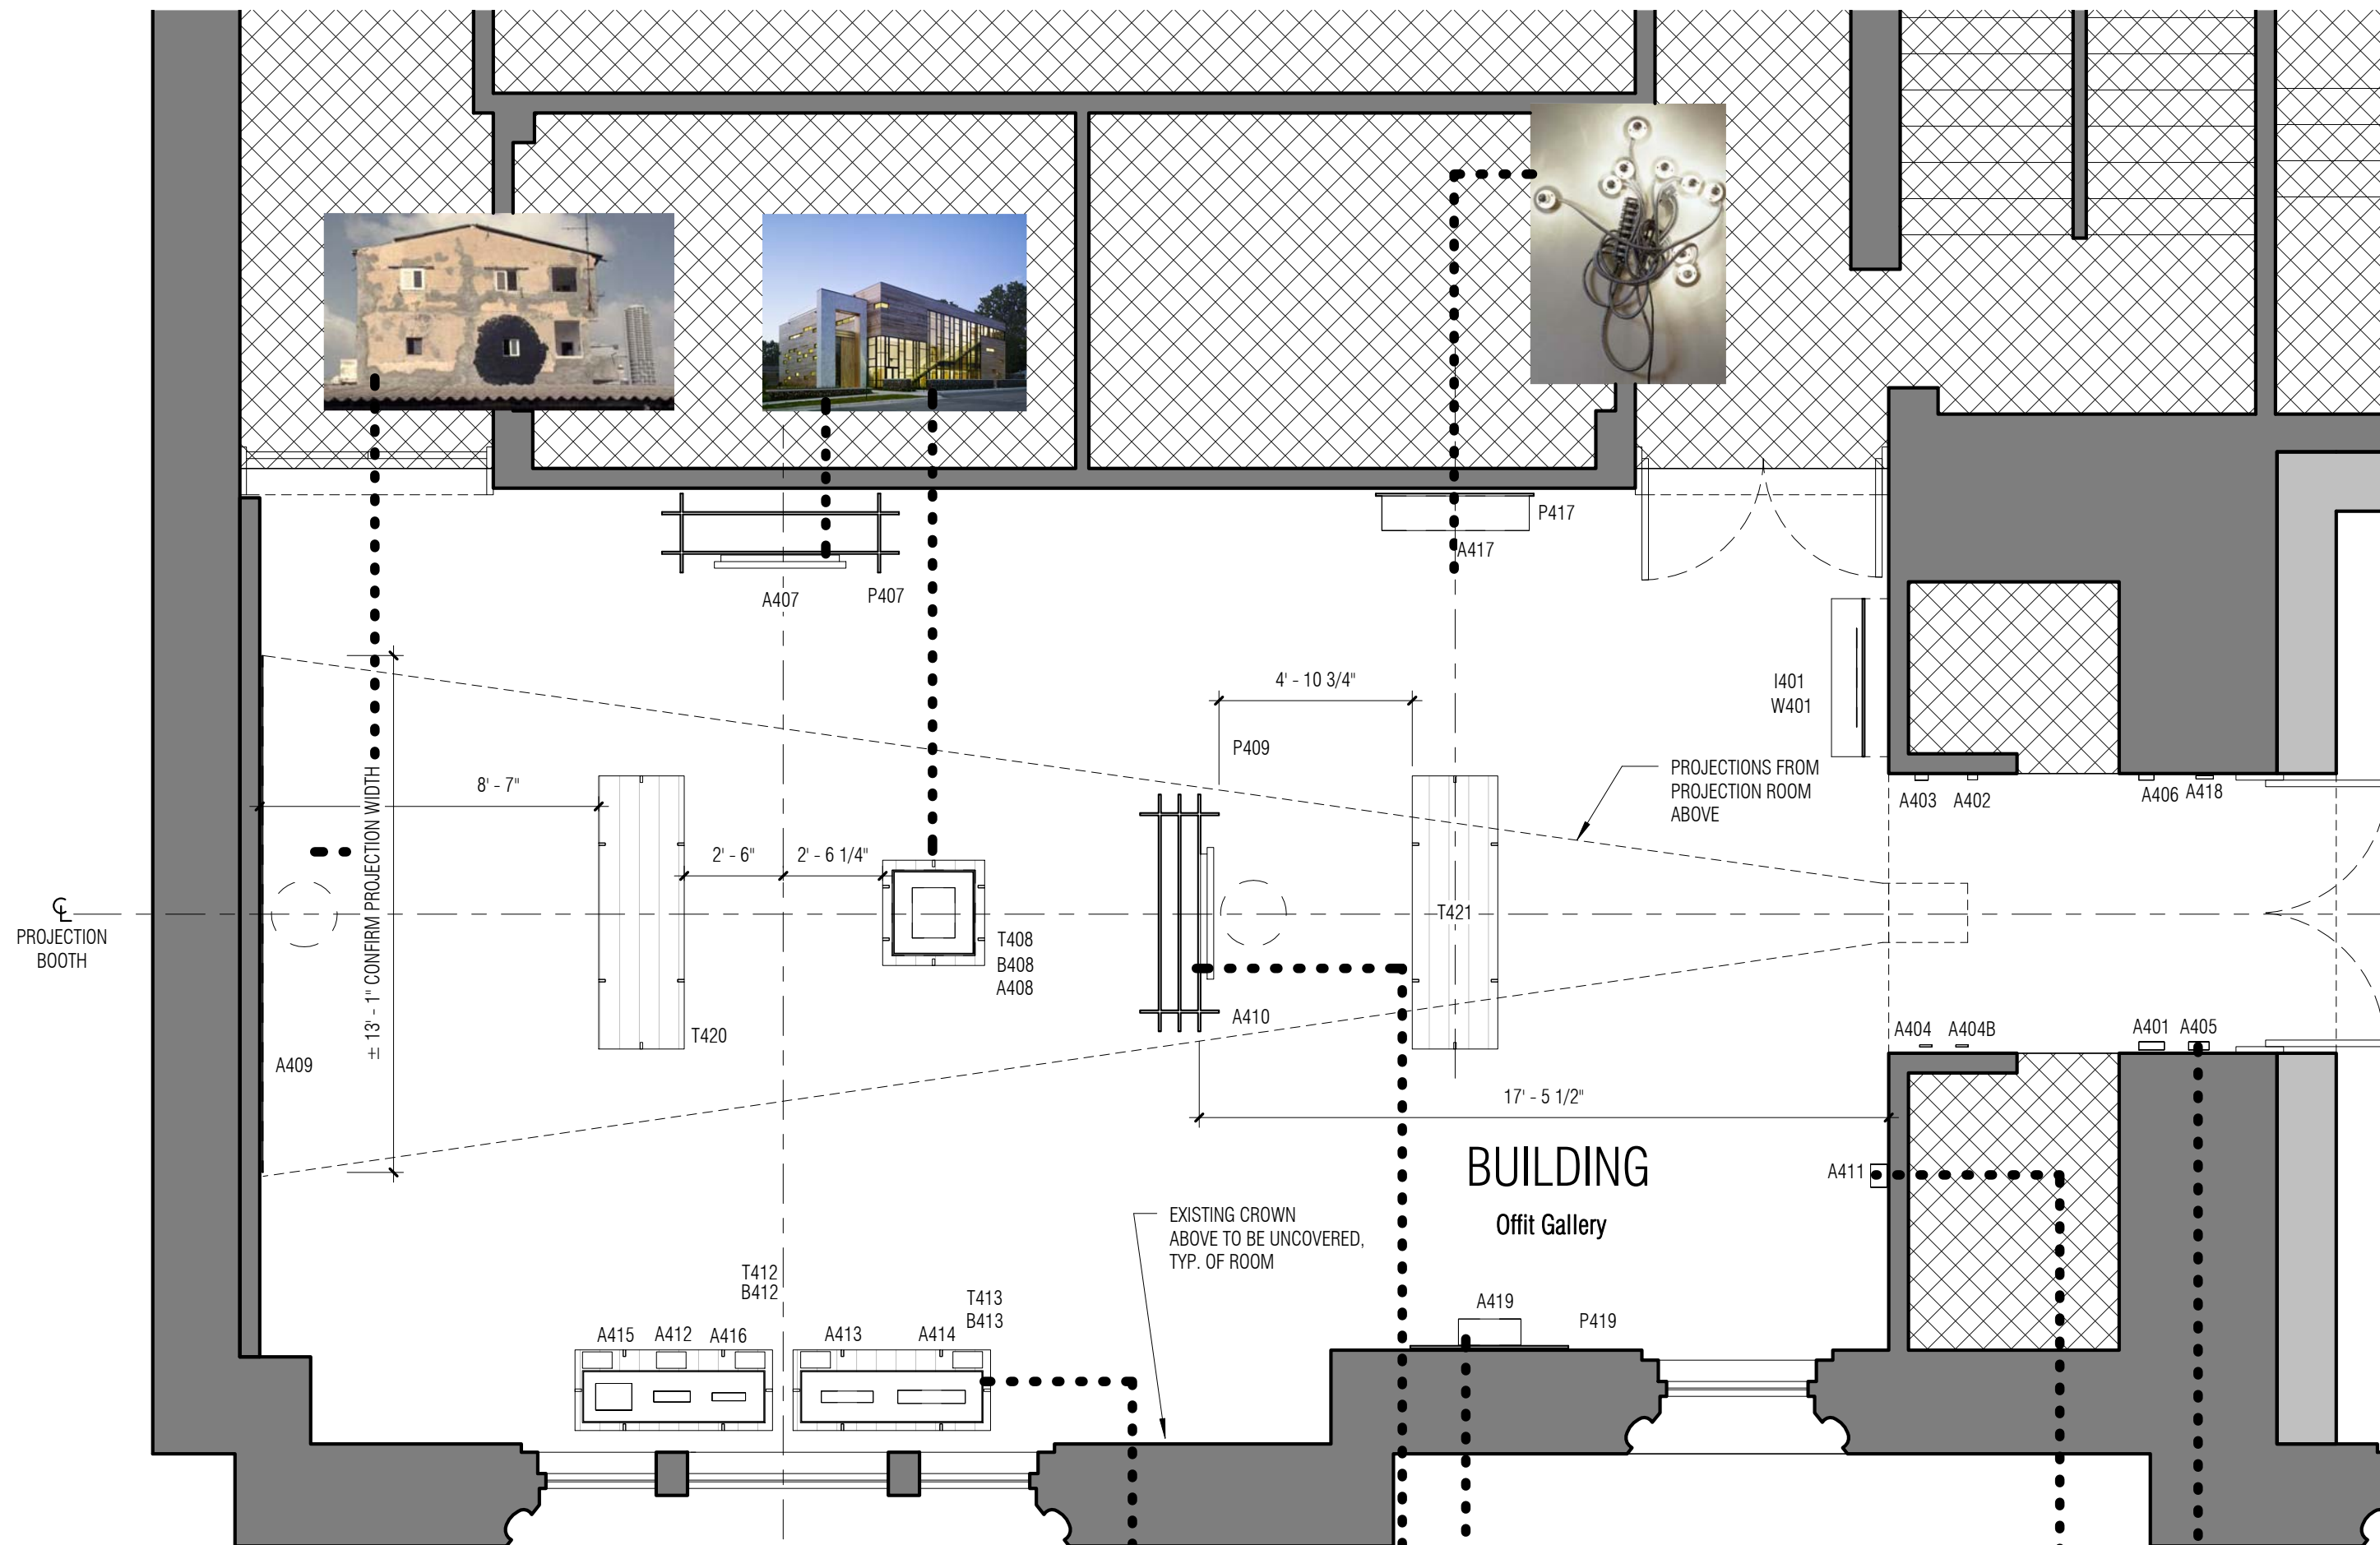

1 Kaplan Gallery
1/4" = 1'-0"

1 Bloomberg Gallery
1/4" = 1'-0"

1 Heller Gallery
1/4" = 1'-0"

1 Offit Gallery
1/4" = 1'-0"

Project:
JM Exhibit
1109 5th Ave.
New York, NY 10128

Architect:
incorporated
40 W 29th Street No 404
New York, NY 10001
T: (212) 673-1695
F: (212) 673-2053
info@incorporatedny.com

Title:
Offit Gallery Plan
Scale:
1/4" = 1'-0"

Date: 11/13/2009 4:53:30 PM
Revision: 1/4" = 1'-0"
Sheet:

A404