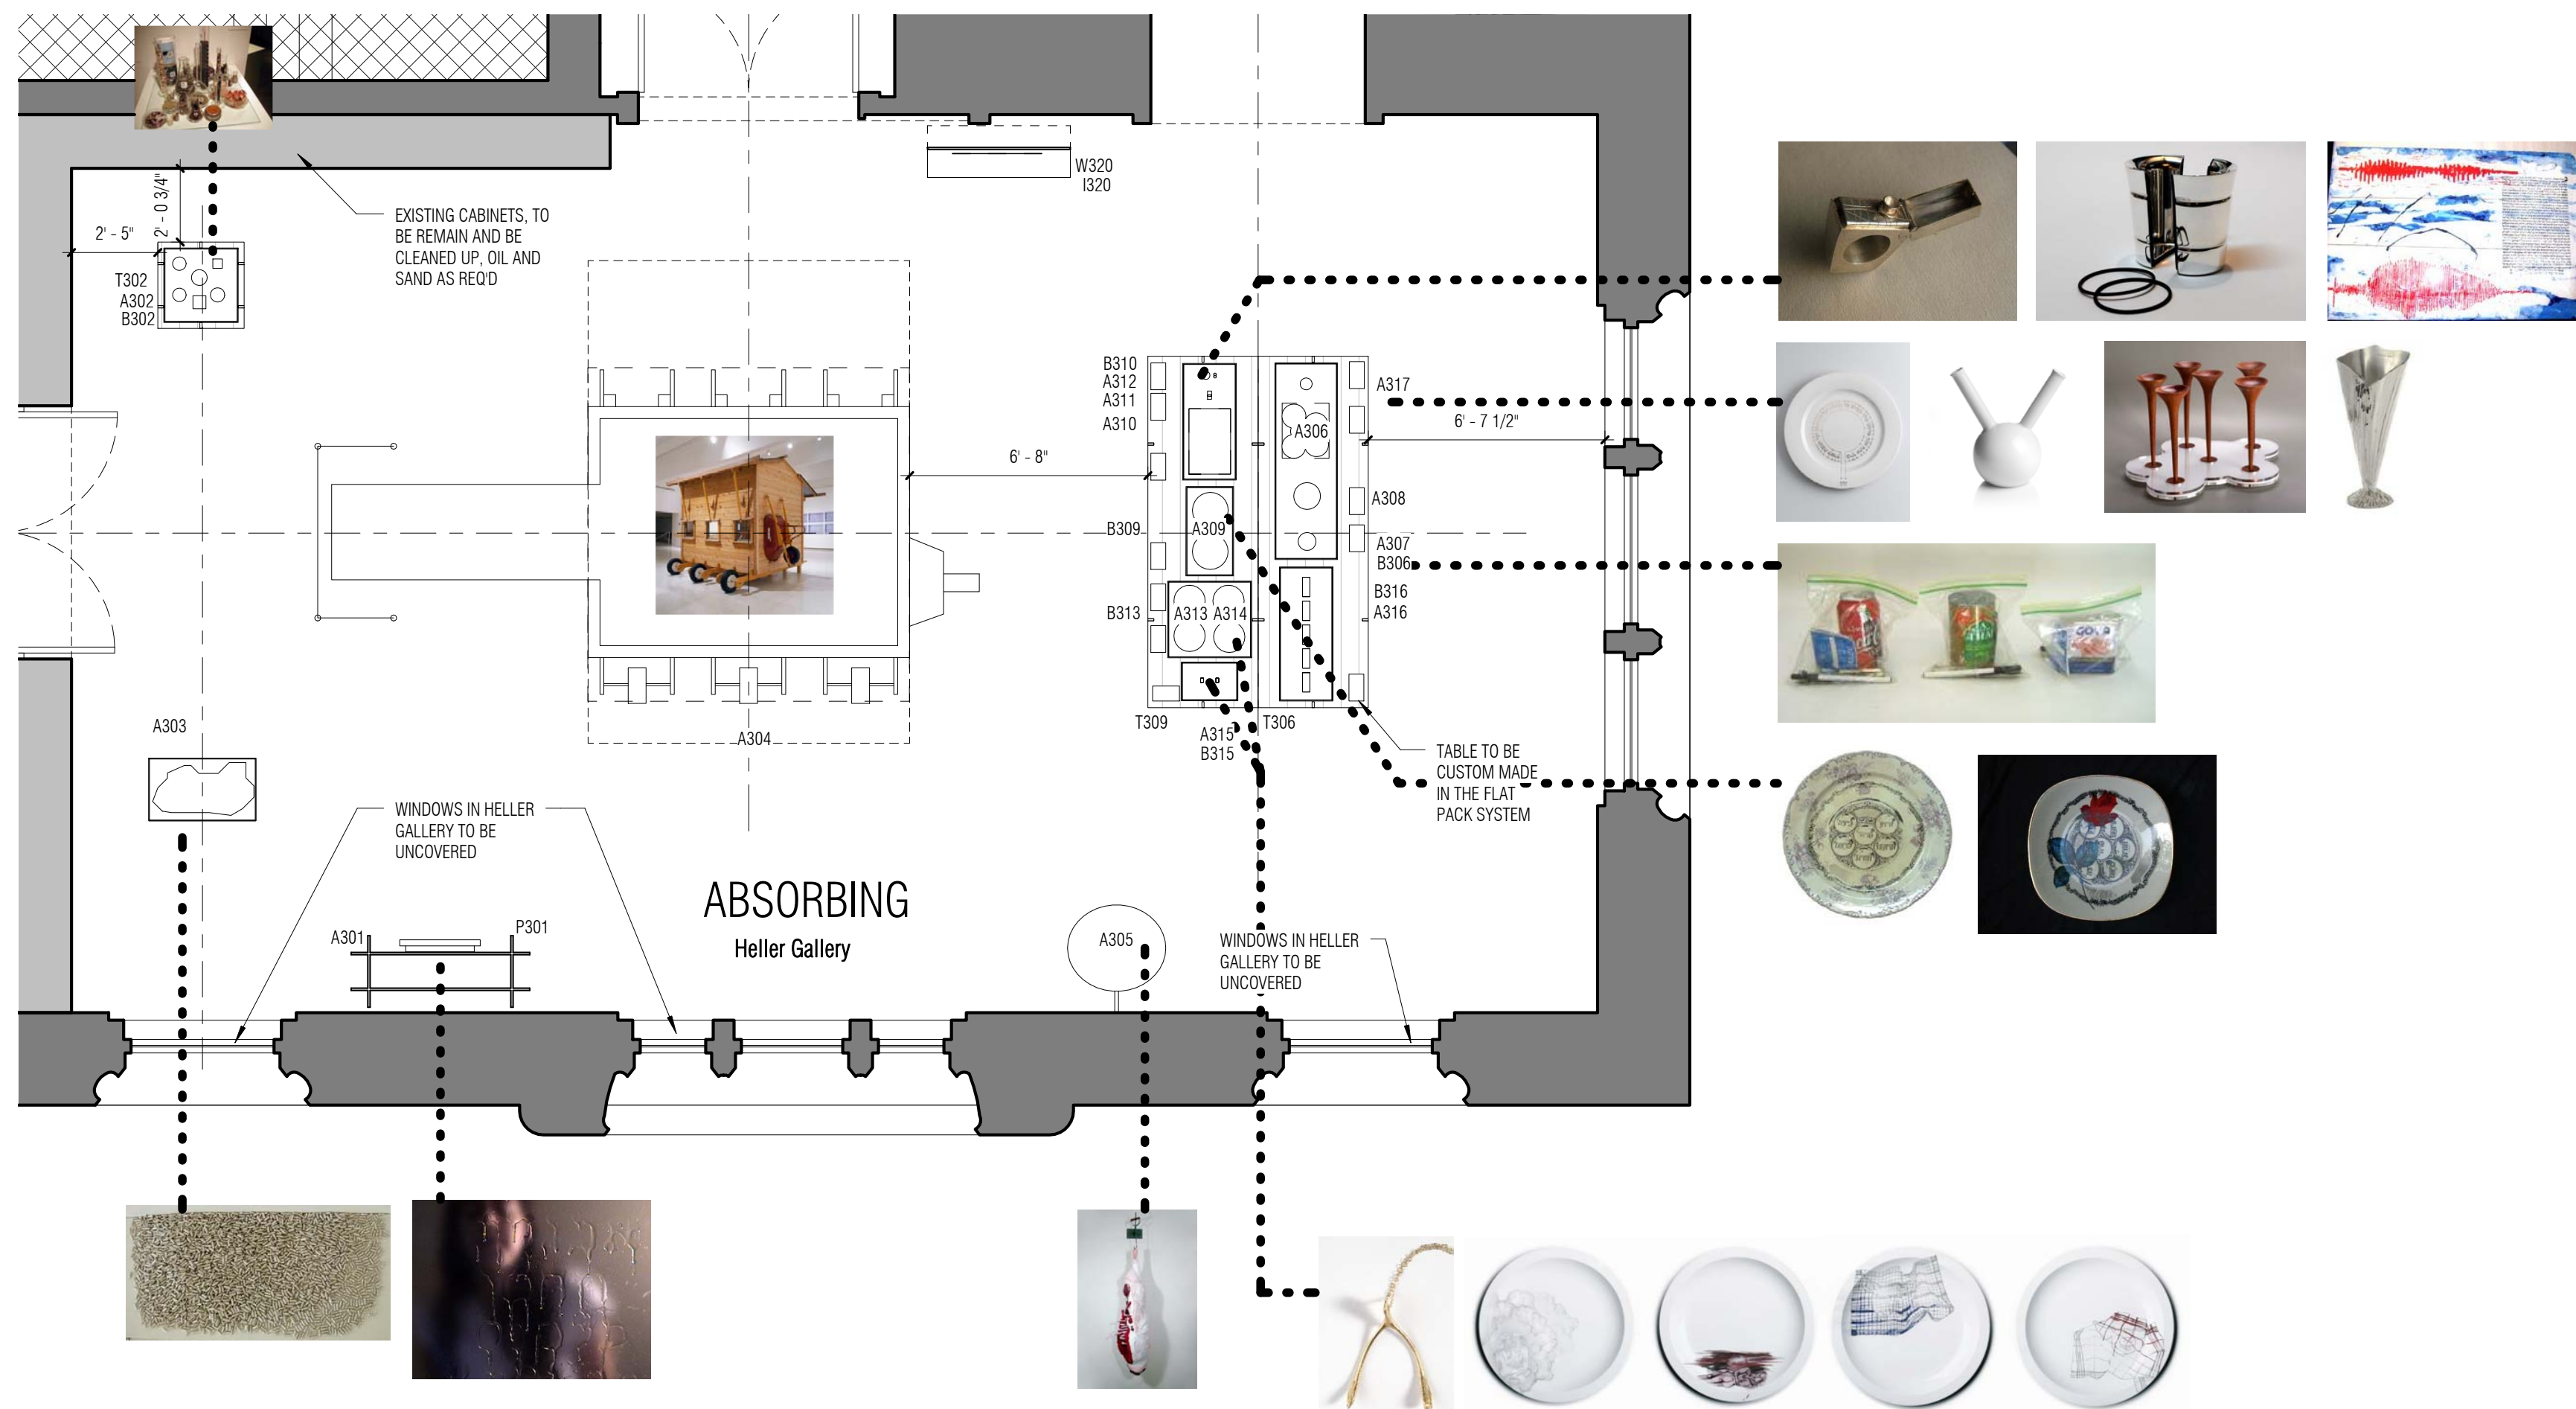

1 Kaplan Gallery
1/4" = 1'-0"

1 Bloomberg Gallery
1/4" = 1'-0"

1 Heller Gallery
1/4" = 1'-0"

1 Offit Gallery
1/4" = 1'-0"

Project:
JM Exhibit
1109 5th Ave.
New York, NY 10128

Architect:
incorporated
40 W 29th Street No 404
New York, NY 10001
T: (212) 673-1695
F: (212) 673-2053
info@incorporatedny.com

Title:
Offit Gallery Plan
Scale:
1/4" = 1'-0"

Date: 11/13/2009 4:53:30 PM
Revision: 1/4" = 1'-0"
Sheet:

A404