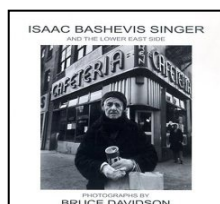

Isaac Bashevis Singer and the Lower East Side Photographs by Bruce Davidson

The Jewish Museum, New York

September 16, 2007 – February 3, 2008

Exhibition Checklist

■
1109 Fifth Avenue
New York, NY 10128
thejewishmuseum.org

■
*Under the auspices of
the Jewish Theological
Seminary of America*

Isaac Bashevis Singer
and the Lower East
Side: Photographs
by Bruce Davidson
Exhibition Catalogue

Isaac Bashevis Singer
Bruce Davidson
Ilan Stavans
Jill Meredith
Gabriele Werffeli

Mead Art Museum
Amherst College
and
University of
Wisconsin Press

*Isaac Bashevis Singer: Introduction to
The Garden Cafeteria Portfolio, 1973*
Typescript with autograph corrections
Each 8 ½ x 11 in. (21.6 x 27.9 cm)